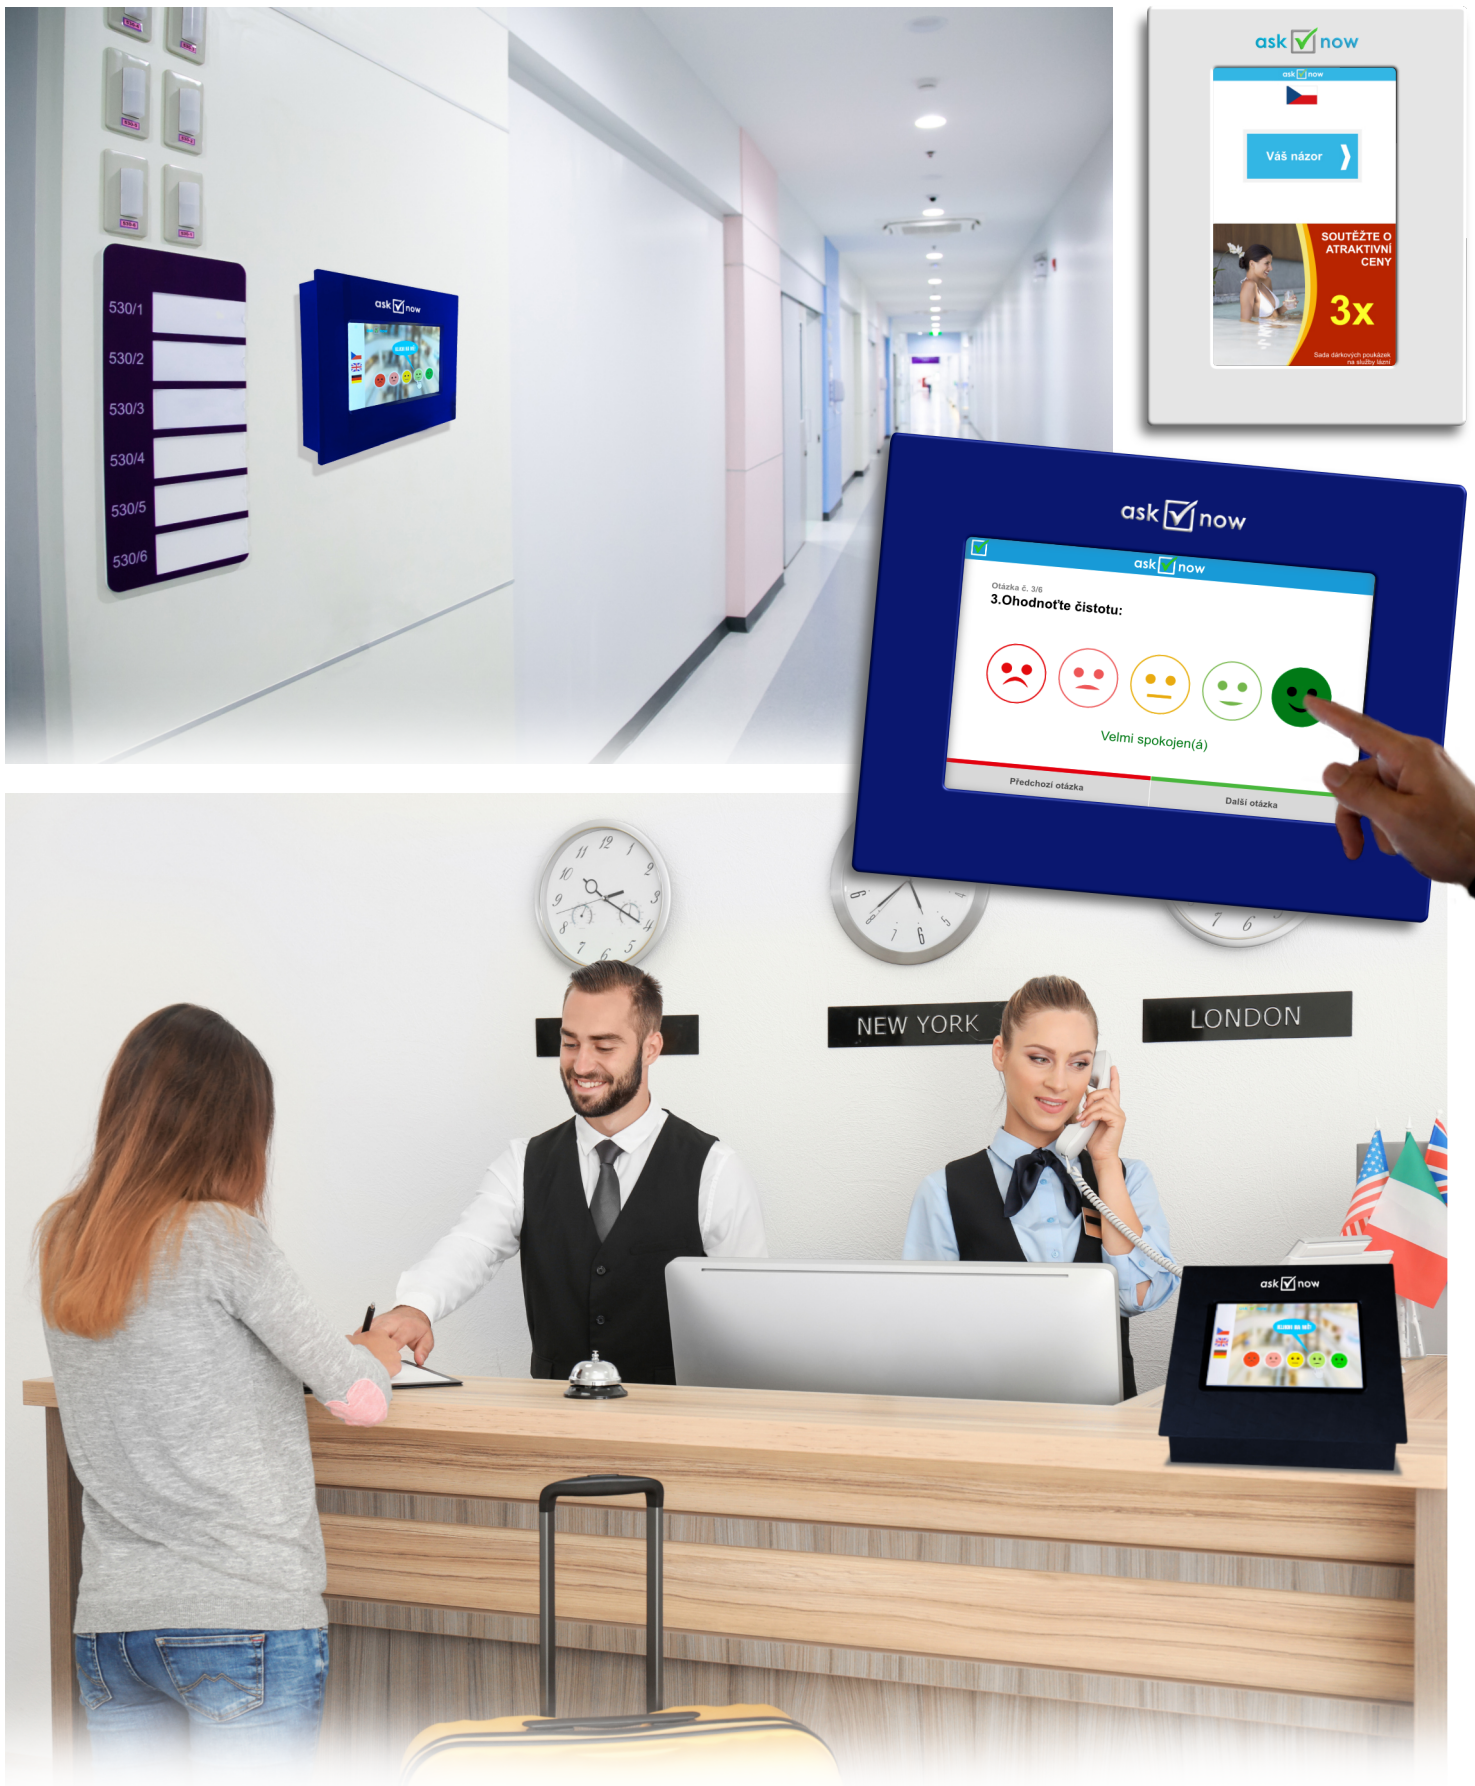

MOBILE DESKTOP or WALL-MOUNT TERMINAL

ask  now[®]

instant feedback

If there is not enough space for our classic AskNow terminal, we have a new practical solution for you: a **mobile desktop** or **Wall-mount terminal**.

The Wall-mount terminal can be easily put anywhere on wall using just two screws. It can be in **horizontal** or **vertical position**, as the **questionnaire** can be set in both of these positions. Full screen **animation** promoting your services, or a certain product can furthermore expand via easy AskNow interaction. It needs to just to be **plug-in electricity**, there is even no need to connect to Wi-Fi, as the tablet use a data SIM card.

The desktop terminal is suitable for placing e.g. on a table, counter, etc. This type of terminal can only be used in horizontal position. There is also the possibility to attach this terminal to the wall. The options of this terminal are the same as the wall-mounted one.